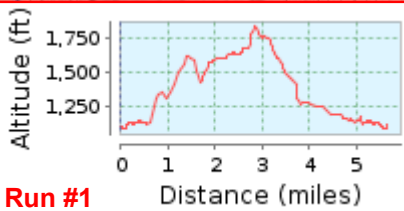

★ Start/Finish

— Favorite Run #1: Ocean View Summit Loop (5.7 mi, ~1000')

— Favorite Run #2: Berry Creek Falls Loop (10.0 mi, ~1900')

Run #1

Run #2