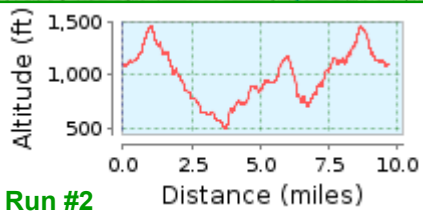

★ Start/Finish

— Favorite Run #1: Ocean View Summit Loop (5.7 mi, ~1000')

— Favorite Run #2: Berry Creek Falls Loop (10.0 mi, ~1900')

Run #1

Run #2