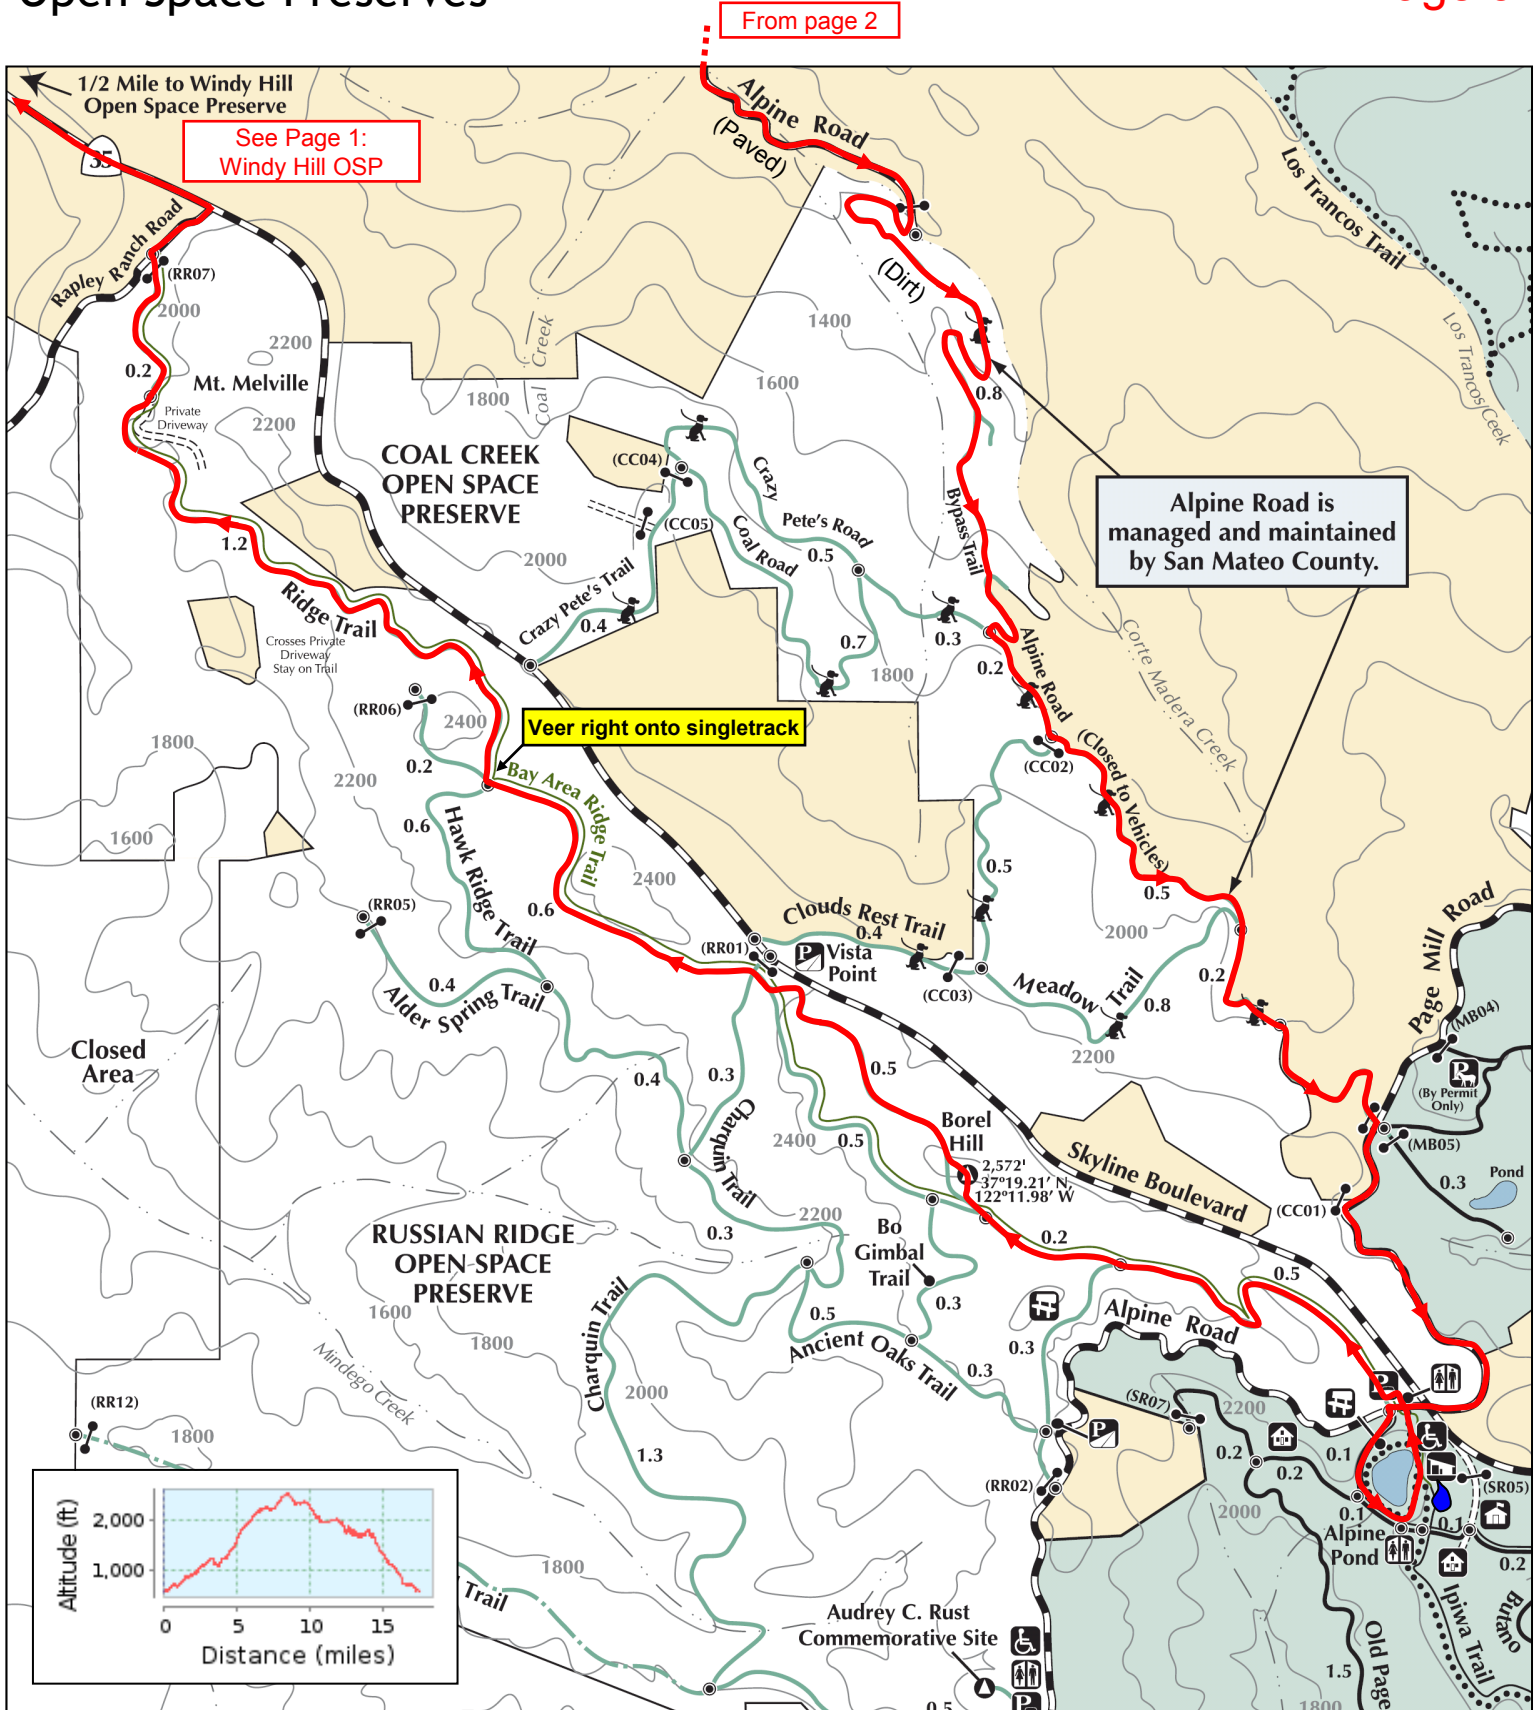

- ★ Start/Finish
- 💧 Drinking Water
- Giant Portola Valley Super-Loop (17.5 mi, ~2800')

Coal Mine Ridge Trails

Town of Portola Valley

From page 1

See Page 3:
Coal Creek and Russian Ridge OSP

★ Start/Finish 💧 Drinking Water

— Giant Portola Valley Super-Loop (17.5 mi, ~2800')

Coal Creek & Russian Ridge Open Space Preserves

- ★ Start/Finish
- 💧 Drinking Water
- Giant Portola Valley Super-Loop (17.5 mi, ~2800')