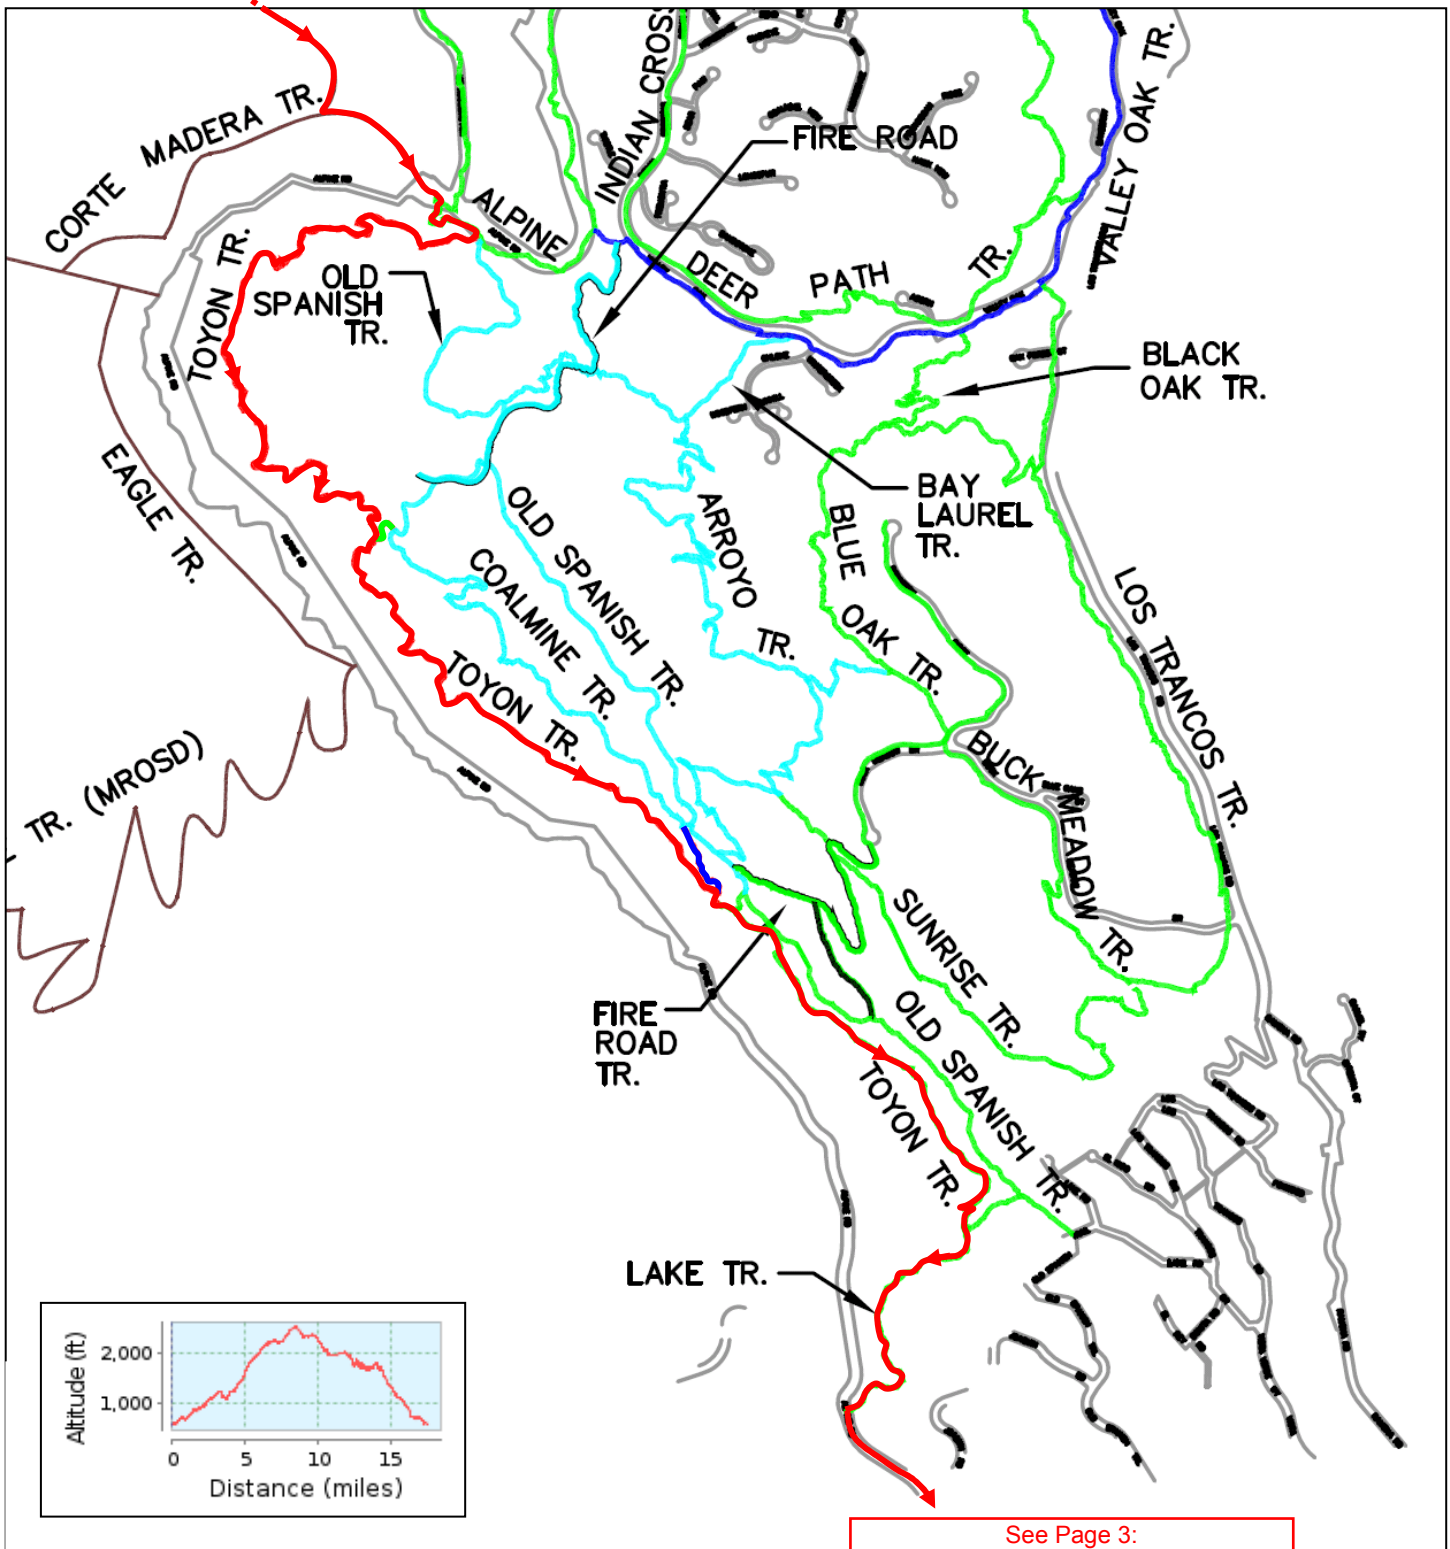

- ★ Start/Finish
- 💧 Drinking Water
- Giant Portola Valley Super-Loop (17.5 mi, ~2800')

Coal Mine Ridge Trails

Town of Portola Valley

From page 1

See Page 3:
Coal Creek and Russian Ridge OSP

★ Start/Finish 💧 Drinking Water

— Giant Portola Valley Super-Loop (17.5 mi, ~2800')

Coal Creek & Russian Ridge Open Space Preserves

- ★ Start/Finish
- 💧 Drinking Water
- Giant Portola Valley Super-Loop (17.5 mi, ~2800')