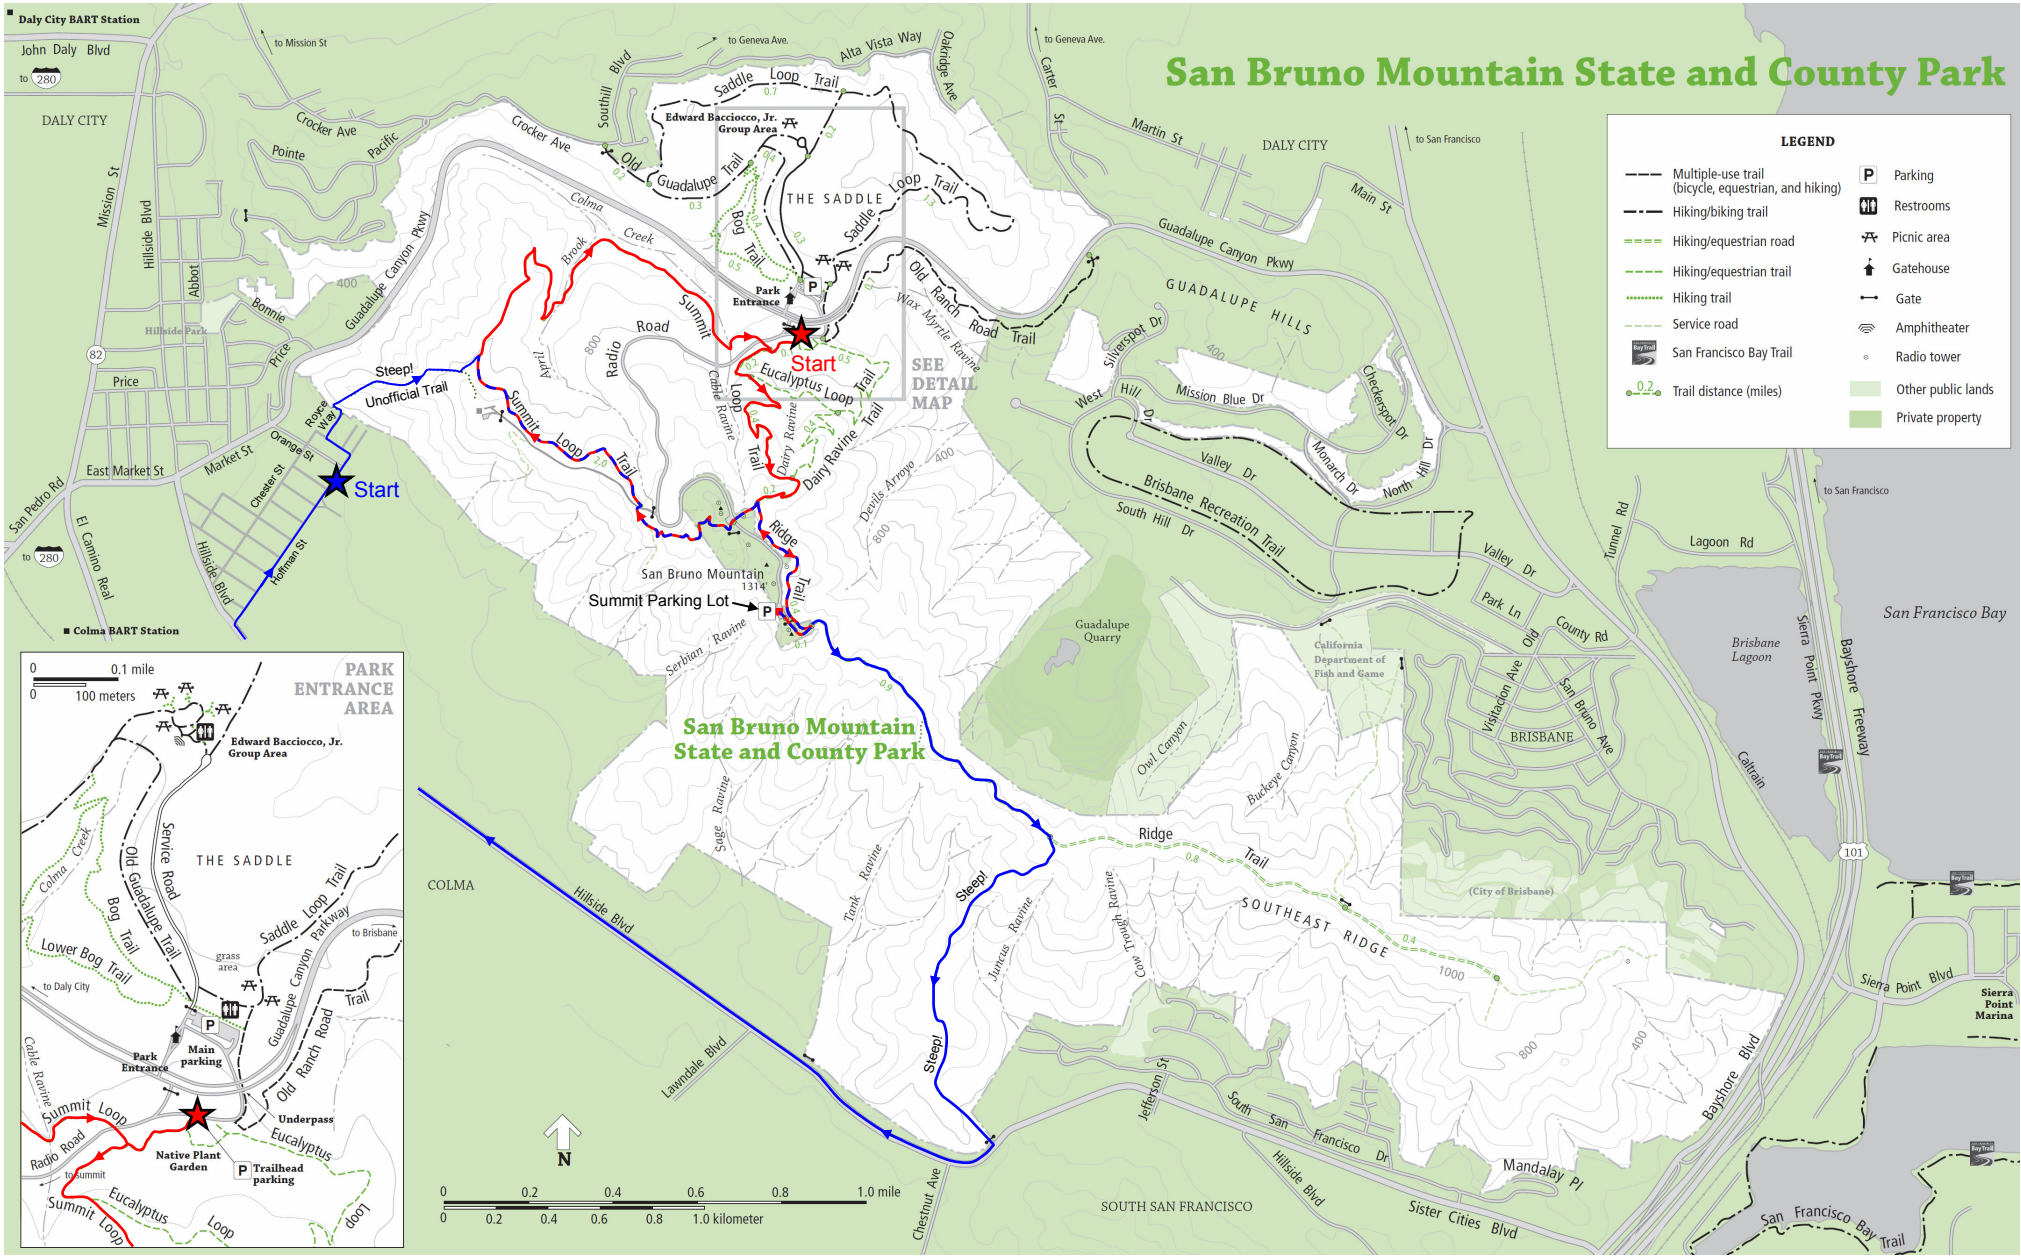

San Bruno Mountain State and County Park

— Favorite Run #1: Summit Loop Plus (4.3 mi, ~700')
— Favorite Run #2: South Side Loop (6.7 mi, ~1100')