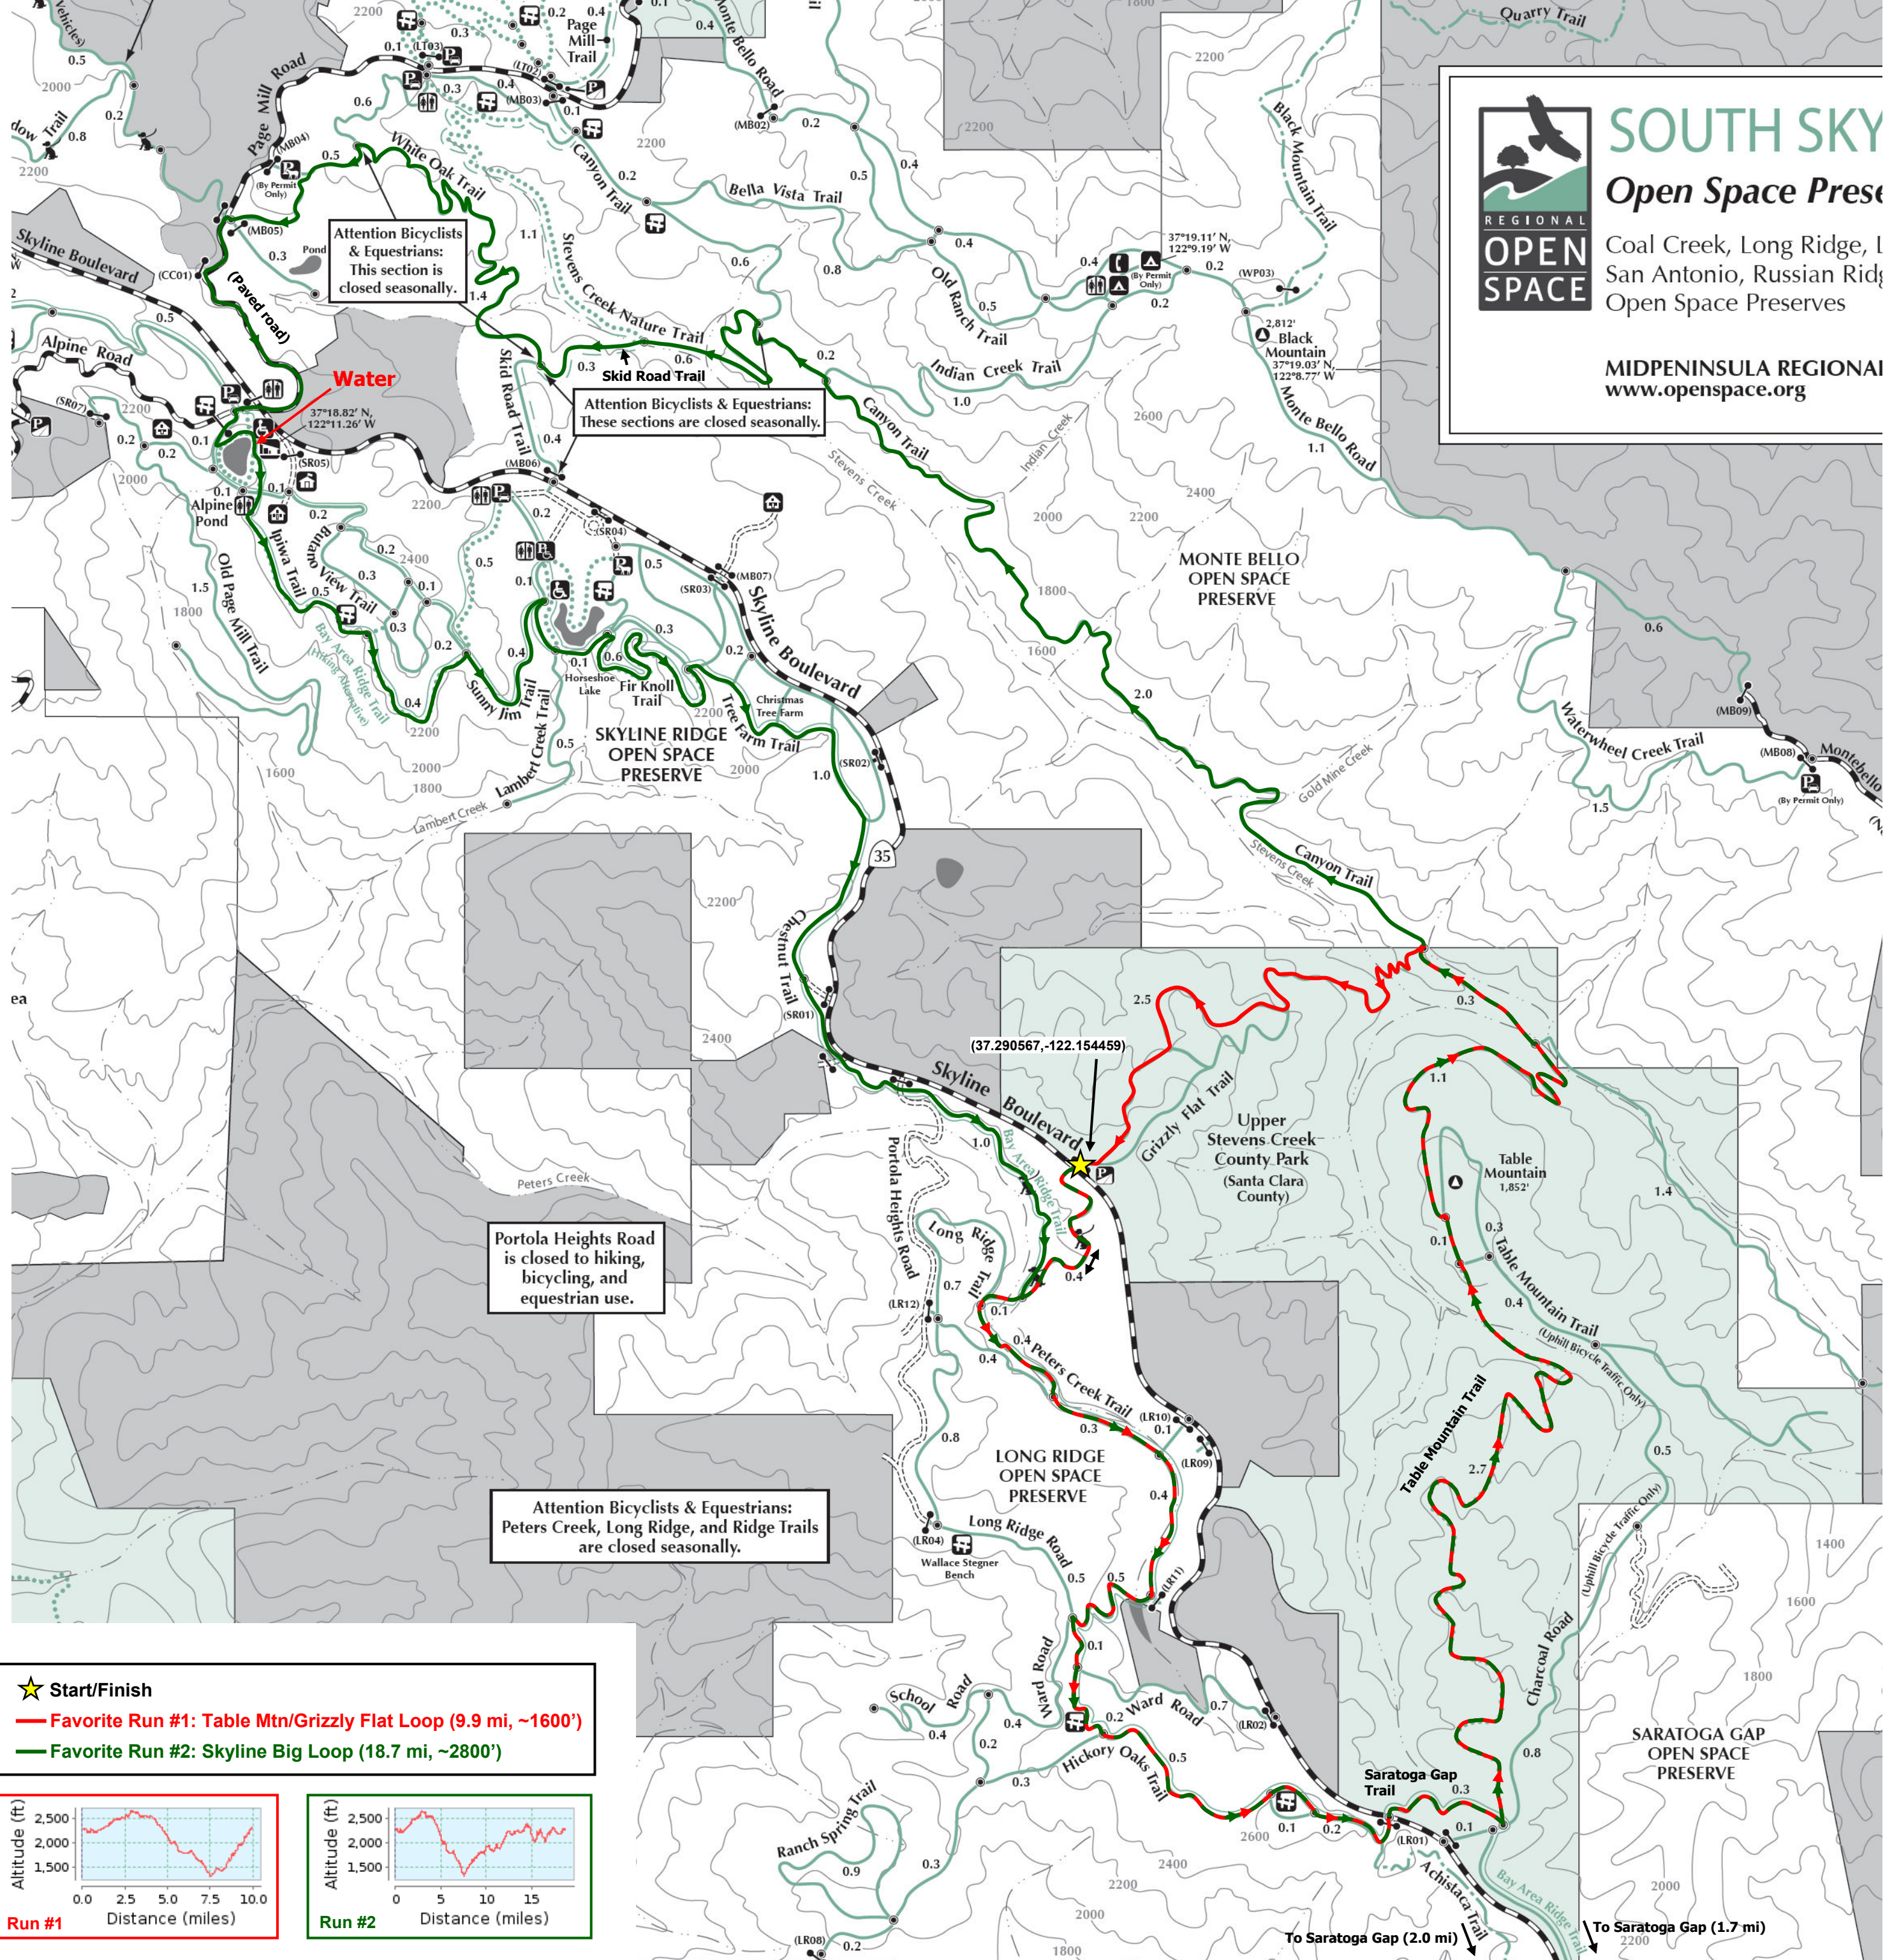

SOUTH SKY
Open Space Preserves
Coal Creek, Long Ridge, I
San Antonio, Russian Ridge
Open Space Preserves

MIDPENINSULA REGIONAL
www.openspace.org

- ★ Start/Finish
- Favorite Run #1: Table Mtn/Grizzly Flat Loop (9.9 mi, ~1600')
- Favorite Run #2: Skyline Big Loop (18.7 mi, ~2800')