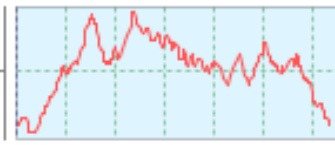

Uvas Canyon County Park

★ Start/Finish

— Favorite Run #1: Grand Tour Loop (6.6 mi, ~1600')

— Favorite Run #2: Knibbs Knob Climb (4.0 mi, ~1600')

Favorite Run #3: Combine #1 and #2 (10.6 mi, ~3200')

Altitude (ft)
1,500
Run #1