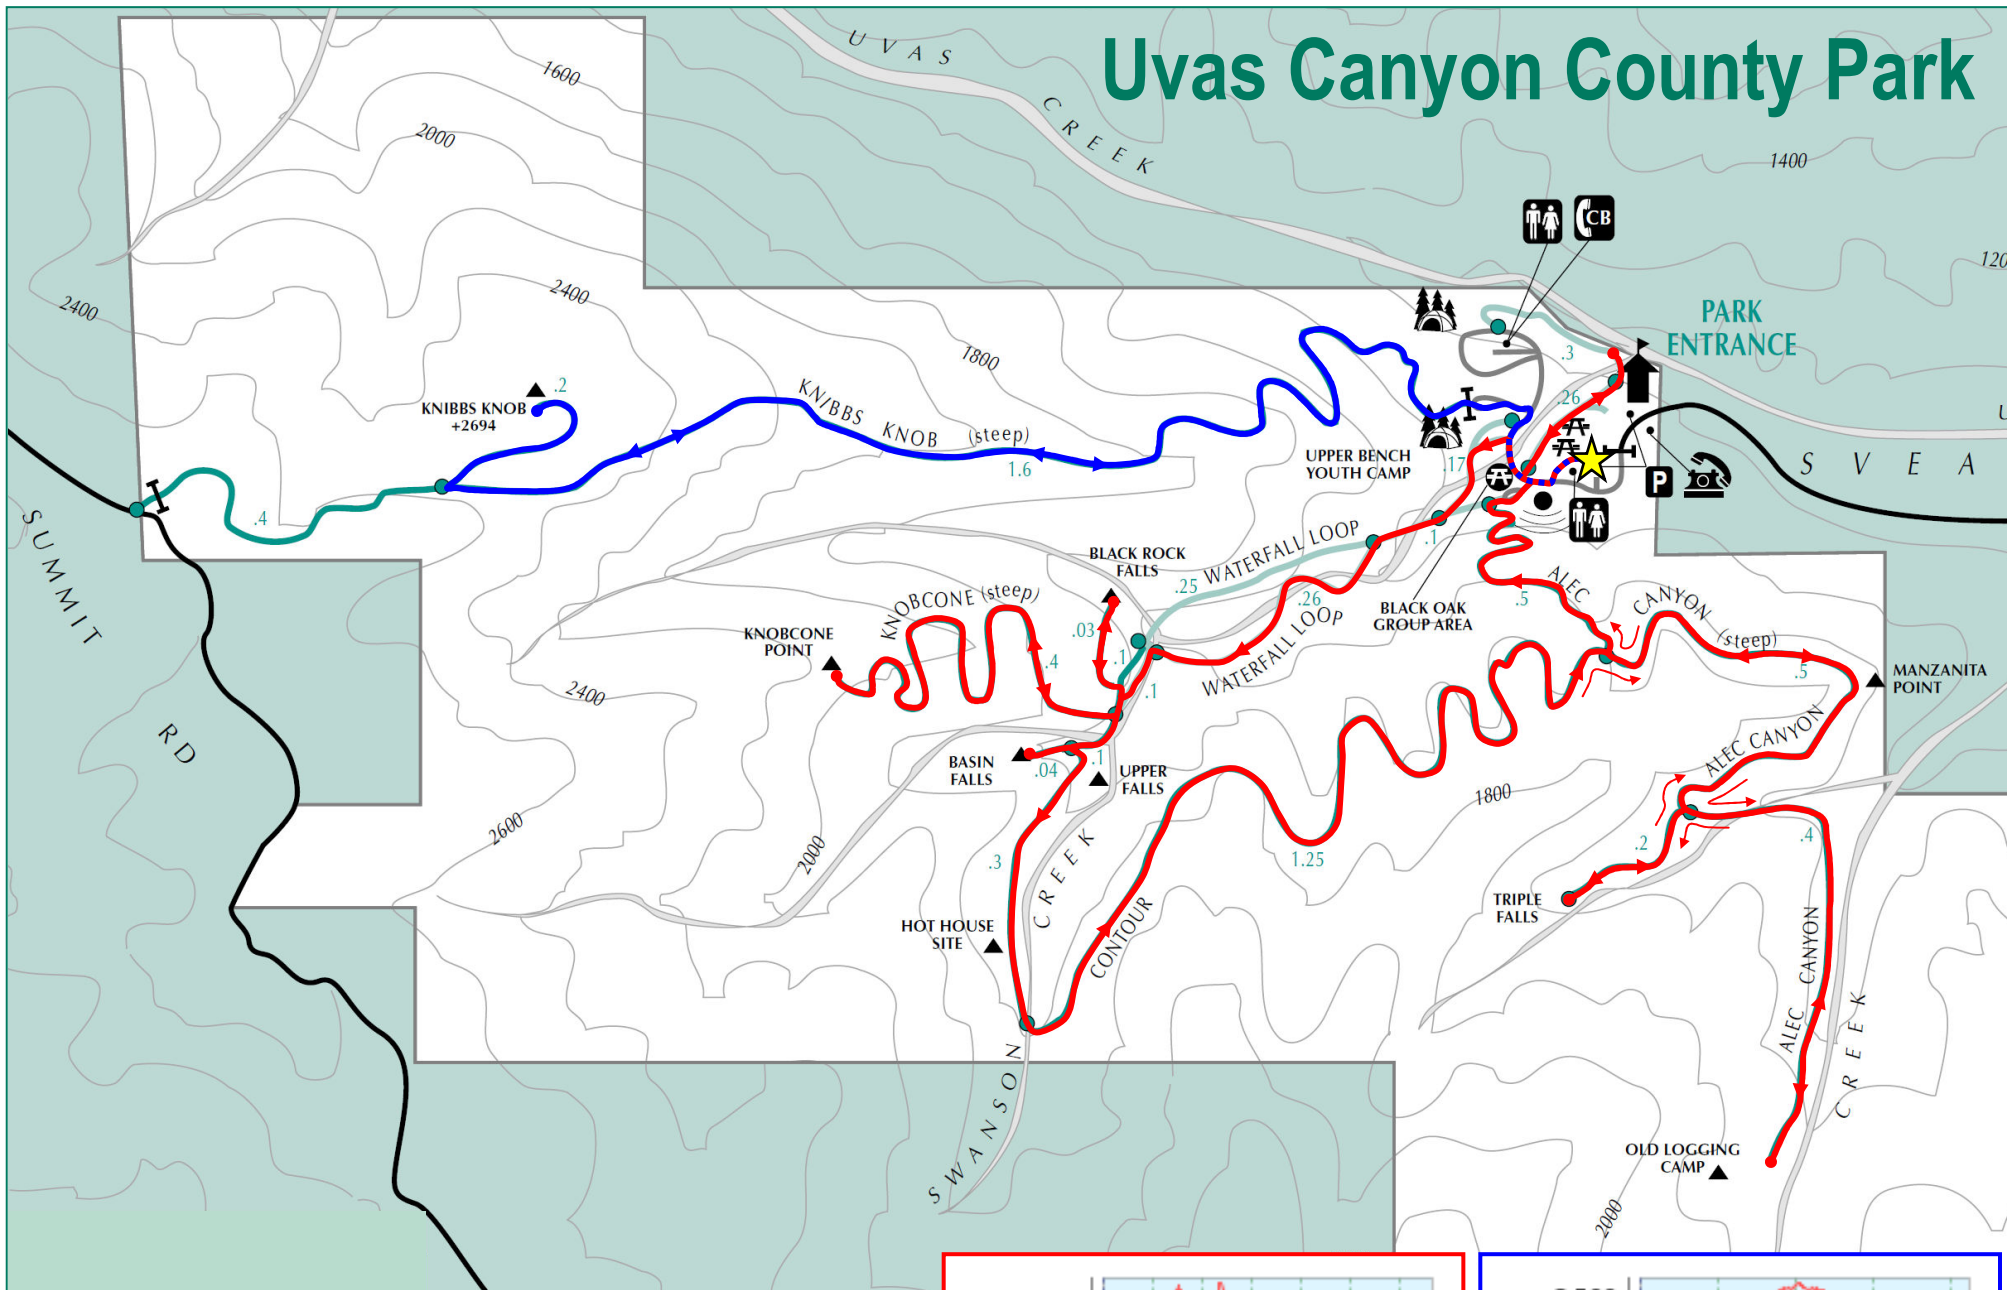

Uvas Canyon County Park

★ Start/Finish

— Favorite Run #1: Grand Tour Loop (6.6 mi, ~1600')

— Favorite Run #2: Knibbs Knob Climb (4.0 mi, ~1600')

Favorite Run #3: Combine #1 and #2 (10.6 mi, ~3200')

Altitude (ft)
1,500
Run #1

Distance (miles)

Altitude (ft)
2,500
2,000
1,500
Run #2

Distance (miles)